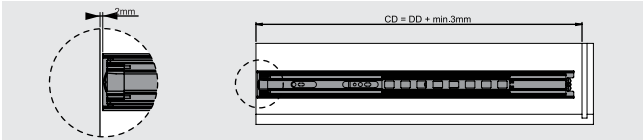

Cabinet Dimensions