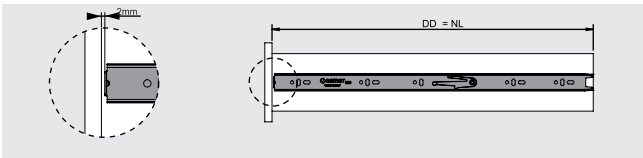

Drawer Dimensions