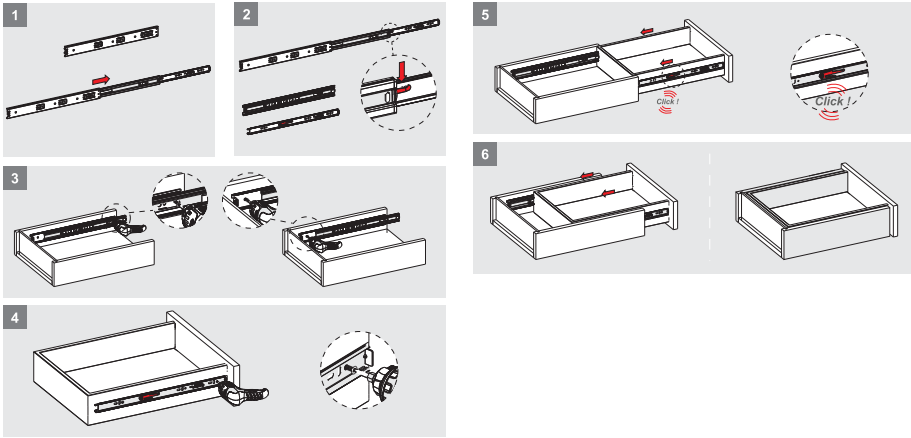

OFFICE AREAS

- ▶ Smooth running performance
- ▶ Drawer length up to 700 mm for office furnitures
- ▶ Improved soft-close technology
- ▶ Long life-cycle

LIVING AREAS

- Smooth running performance ◀
- High rigidity & robust structure ◀
 - High tolerance ◀
 - values for easy-assembly

FULL EXTENSION SLIDE ASSEMBLY INSTRUCTIONS

User guide
 46 mm FULL EXTENSION SOFT-CLOSE SLIDE SYSTEM
 46 mm FULL EXTENSION SLIDE SYSTEM

Cabinet Dimensions

Technical Dimensions

Drawer Dimensions

Parts

Recommended Screw