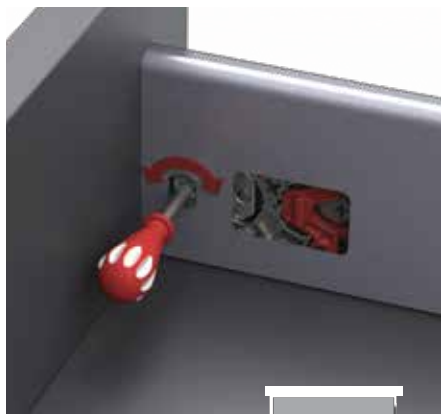

$\pm 0.1/16''$
 $\pm 1,5 \text{ mm}$