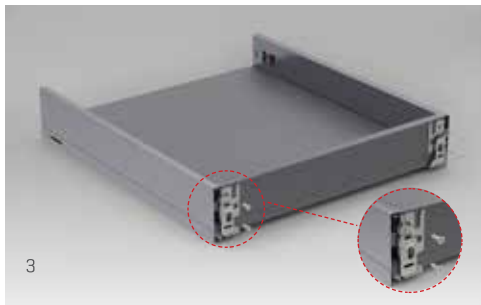

ALPHABOX | Power