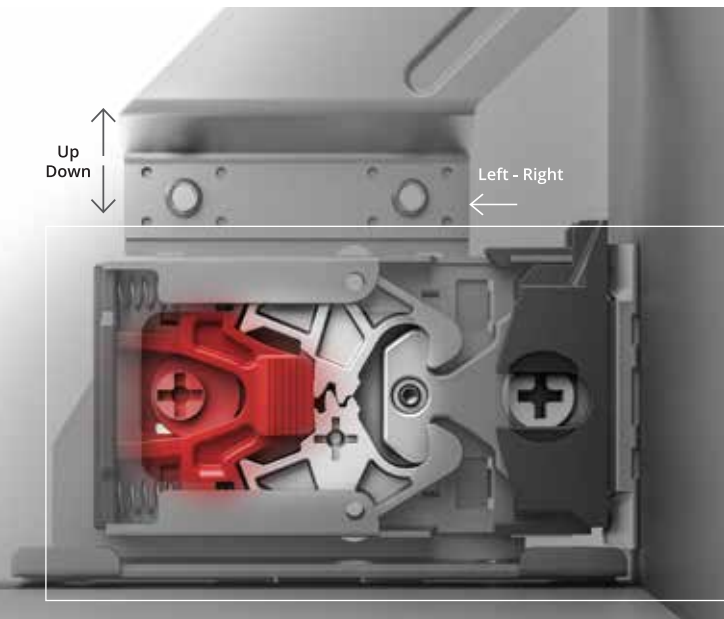

## Synchronization

Perfect movement feature with advanced synchronization technology.

## Height & Side

Height and side adjustment system provides precise gap alignment. Height and side adjustment can be done in an easy way with a special mechanism assembled inside the drawer.