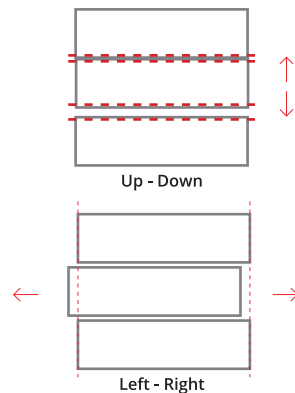

## **Maximum Comfort**

---

Sleek design maximizes space and comfort in drawers.

## Height & Side

Height and side adjustment system provides precise gap alignment. Height and side adjustment can be done in an easy way with a special mechanism assembled inside the drawer.