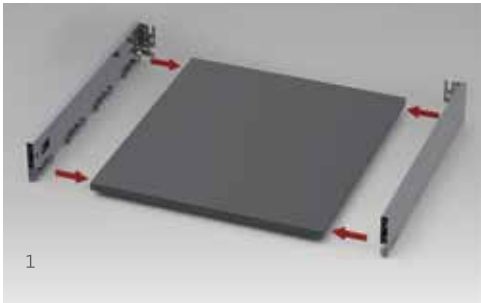

ALPHABOX | Power