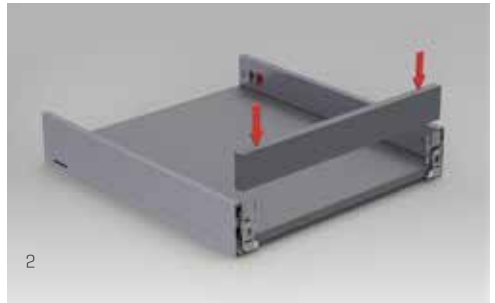

ALPHABOX | Power