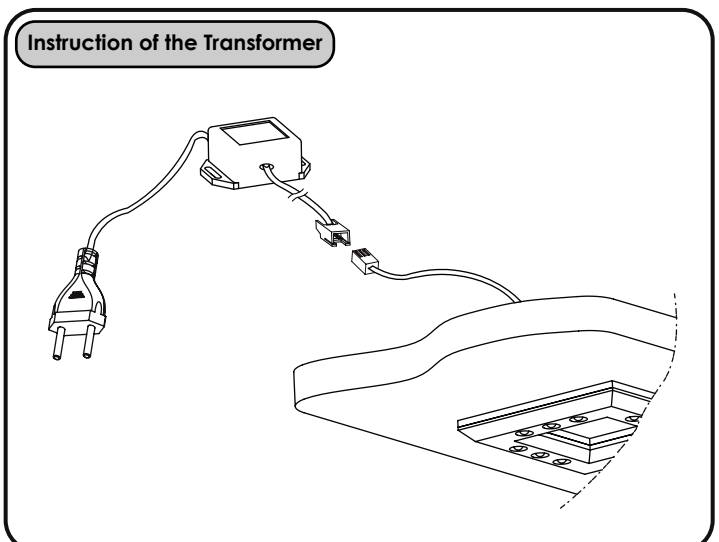

12  
Vdc

IP 20

Square Led Spot "Angular"

Square Led Spot "Round-Edged"

Small Square Led Spot  
"Round-Edged"

**Important :** Montage order which is above is also valid for the Square Led Spot "Round-Edged" and Small Square Led Spot "Round-Edged" products.