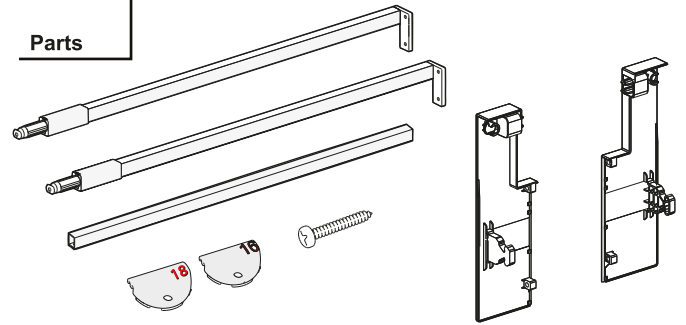

Cabinet Dimensions

- Cabinet Internal Width : CIW
- Cabinet Internal Depth : CID
- Drawer Depth : DD
- Drawer Internal Width : DIW
- Nominal Length : NL

Parts

Screw Location for the Slides *Screw the slide from marked holes.*

Drawer Dimensions

Assembly