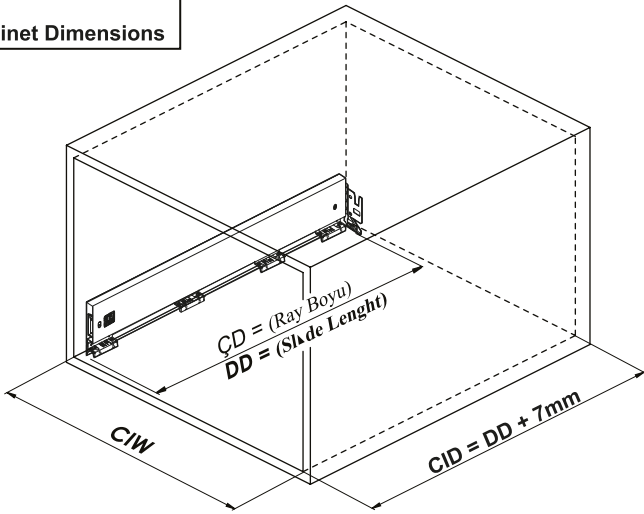

Cabinet Dimensions

- Cabinet Internal Width : CIW
- Cabinet Internal Depth : CID
- Drawer Depth : DD
- Drawer Internal Width : DIW
- Nominal Length : NL

Parts

Screw Location for the Slides *Screw the slide from marked holes.*

Drawer Dimensions

Assembly