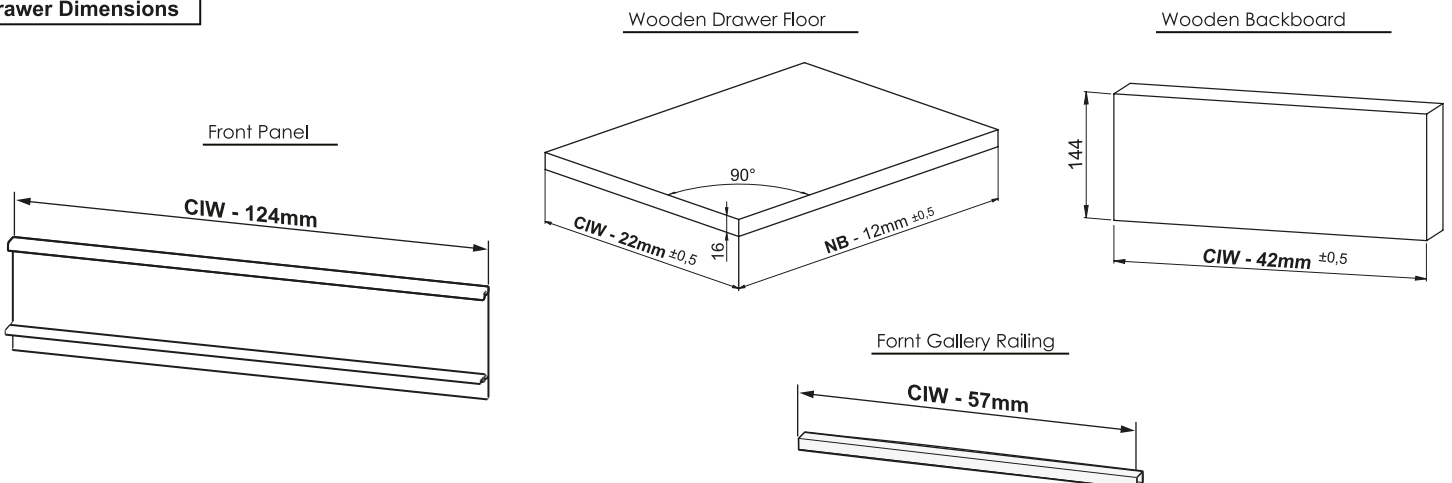

Cabinet Dimensions

- Cabinet Internal Width : CIW
- Cabinet Internal Depth : CID
- Drawer Depth : DD
- Drawer Internal Width : DIW
- Nominal Length : NL

Parts

Screw Location for the Slides *Screw the slide from marked holes.*

Drawer Dimensions

Assembly