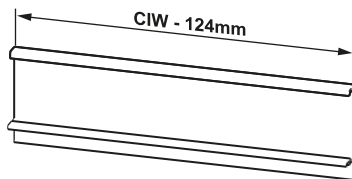

Cabinet Dimensions

Cabinet Internal Width : CIW
 Cabinet Internal Depth : CID
 Drawer Depth : DD
 Drawer Internal Width : DIW
 Nominal Length : NL

Recommended Screw and Templates

Screw Location for the Slides *Screw the slide from marked holes.*

Drawer Dimensions

Front Panel

Front Gallery Railing

Wooden Drawer Floor

Wooden Backboard

Assembly