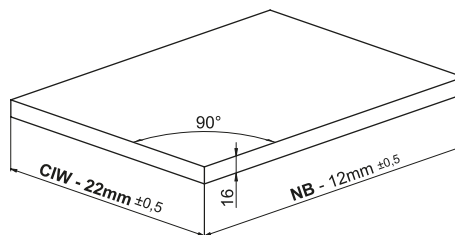

Cabinet Dimensions

Cabinet Internal Width : CIW
 Cabinet Internal Depth : CID
 Drawer Depth : DD
 Drawer Internal Width : DIW
 Nominal Length : NL

Recommended Screw and Templates

Screw Location for the Slides *Screw the slide from marked holes.*

Drawer Dimensions

Front Panel

Front Gallery Railing

Wooden Drawer Floor

Wooden Backboard

Assembly