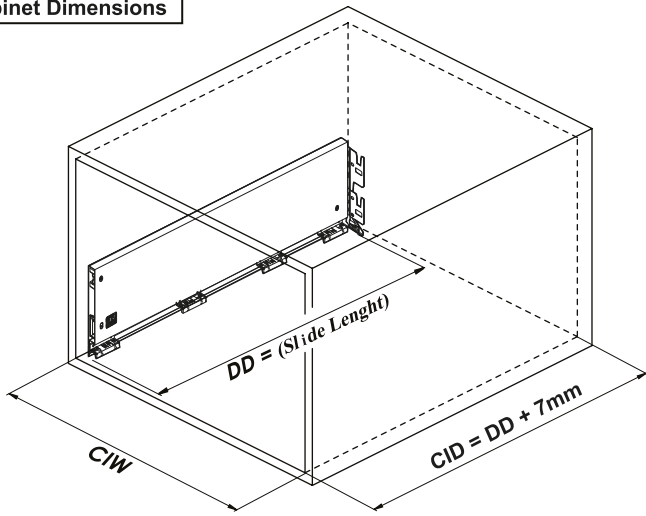

Cabinet Dimensions

Cabinet Internal Width : CIW
 Cabinet Internal Depth : CID
 Drawer Depth : DD
 Drawer Internal Width : DIW
 Nominal Length : NL

Recommended Screw and Templates

Screw Location for the Slides *Screw the slide from marked holes.*

Drawer Dimensions

Front Panel

Front Gallery Railing

Wooden Drawer Floor

Wooden Backboard

Assembly