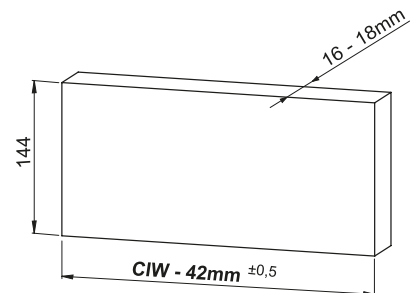

Cabinet Dimensions

Cabinet Internal Width : CIW
 Cabinet Internal Depth : CID
 Drawer Depth : DD
 Drawer Internal Width : DIW
 Nominal Length : NL

Recommended Screw and Templates

Screw Location for the Slides *Screw the slide from marked holes.*

Drawer Dimensions

Front Panel

Front Gallery Railing

Wooden Drawer Floor

Wooden Backboard

Assembly