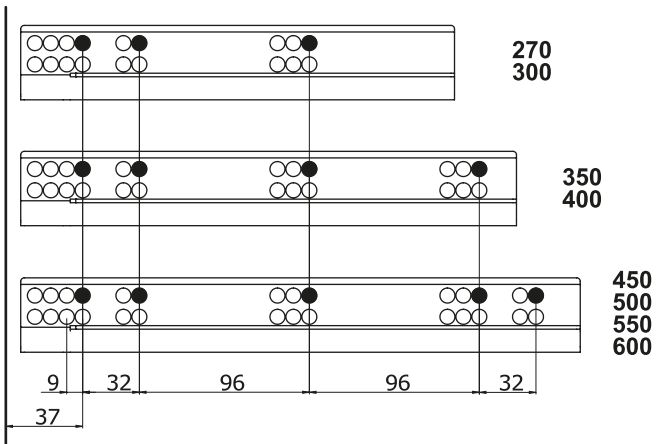

Assembly Movie

Cabinet Dimensions

- Cabinet Internal Width : CIW
- Cabinet Internal Depth : CID
- Drawer Depth : DD
- Drawer Internal Width : DIW
- Nominal Length : NL

Recommended Screw and Templates

Screw Location for the Slides *Screw the slide from marked holes.*

Drawer Dimensions

Front Panel

Wooden Drawer Floor

Wooden Backboard

Assembly

Adjustment