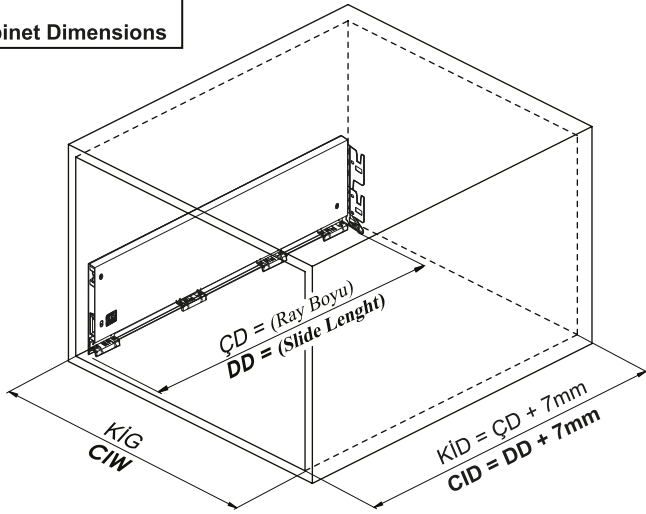

Assembly Movie

Cabinet Dimensions

- Cabinet Internal Width : CIW
- Cabinet Internal Depth : CID
- Drawer Depth : DD
- Drawer Internal Width : DIW
- Nominal Length : NL

Recommended Screw and Templates

Screw Location for the Slides *Screw the slide from marked holes.*

Drawer Dimensions

Front Panel

Wooden Drawer Floor

Wooden Backboard

Assembly

Adjustment