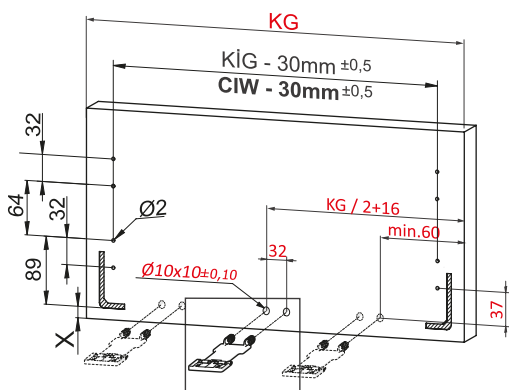

Assembly Movie

Cabinet Dimensions

- Cabinet Internal Width : CIW
- Cabinet Internal Depth : CID
- Drawer Depth : DD
- Drawer Internal Width : DIW
- Nominal Length : NL

Recommended Screw and Templates

Screw Location for the Slides *Screw the slide from marked holes.*

Drawer Dimensions

Front Panel

Wooden Drawer Floor

Wooden Backboard

Assembly

Adjustment