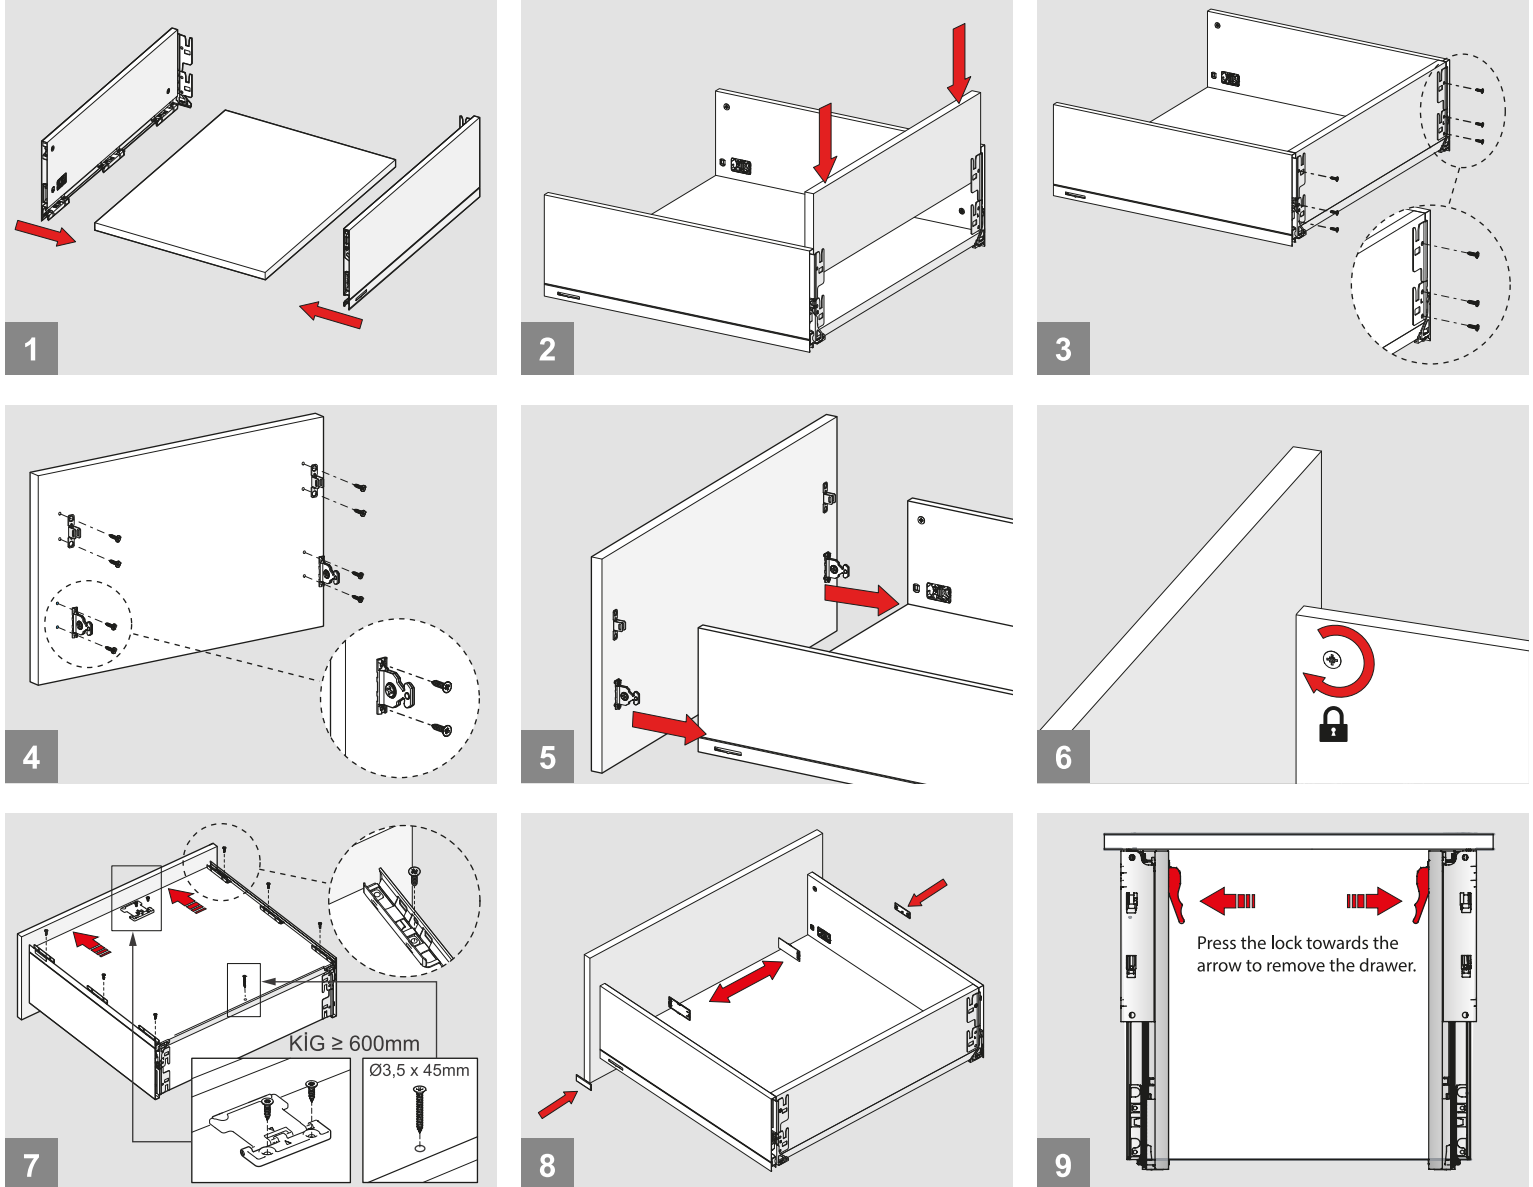

Assembly Movie

Cabinet Dimensions

- Cabinet Internal Width : CIW
- Cabinet Internal Depth : CID
- Drawer Depth : DD
- Drawer Internal Width : DIW
- Nominal Length : NL

Recommended Screw and Templates

Screw Location for the Slides *Screw the slide from marked holes.*

Drawer Dimensions

Front Panel

Wooden Drawer Floor

Wooden Backboard

Assembly

Adjustment