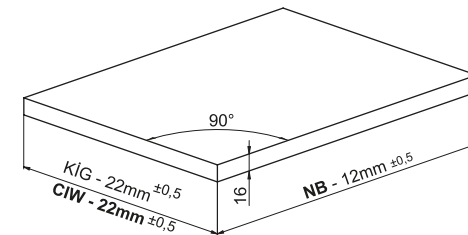

Assembly Movie

Cabinet Dimensions

- Cabinet Internal Width : CIW
- Cabinet Internal Depth : CID
- Drawer Depth : DD
- Drawer Internal Width : DIW
- Nominal Length : NL

Recommended Screw and Templates

Screw Location for the Slides *Screw the slide from marked holes.*

Drawer Dimensions

Front Panel

Wooden Drawer Floor

Wooden Backboard

Assembly

Adjustment