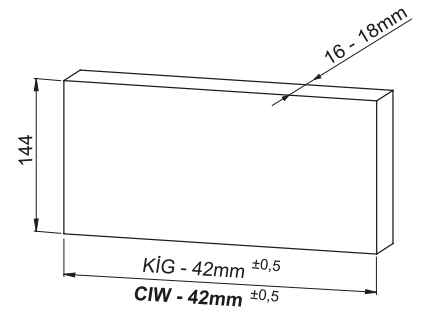

Assembly Movie

Cabinet Dimensions

- Cabinet Internal Width : CIW
- Cabinet Internal Depth : CID
- Drawer Depth : DD
- Drawer Internal Width : DIW
- Nominal Length : NL

Recommended Screw and Templates

Screw Location for the Slides *Screw the slide from marked holes.*

Drawer Dimensions

Front Panel

Wooden Drawer Floor

Wooden Backboard

Assembly

Adjustment