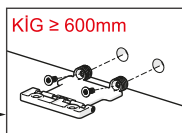

Drawer Dimensions

Front Panel

Wooden Drawer Floor

Wooden Backboard