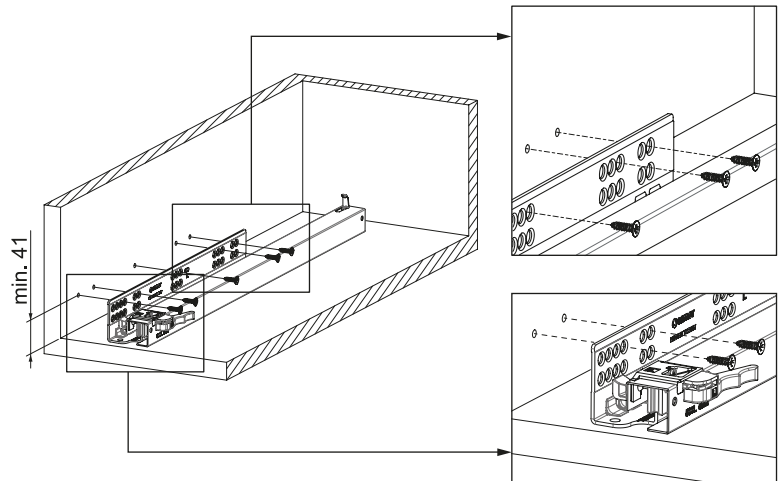

Assembly Movie

Cabinet Dimensions

Cabinet Internal Width : CIW

Cabinet Internal Depth : CID

Drawer Internal Width : DIW

Nominal Length : NL

Recommended Screw and Templates

Ø3,5 x 16mm

Smart Drilling Jig

Smart Drilling Jig with Ruler

Screw Location for the Slides *Screw the slide from marked holes.*

Drawer Dimensions

Assembly

Adjustment

Important