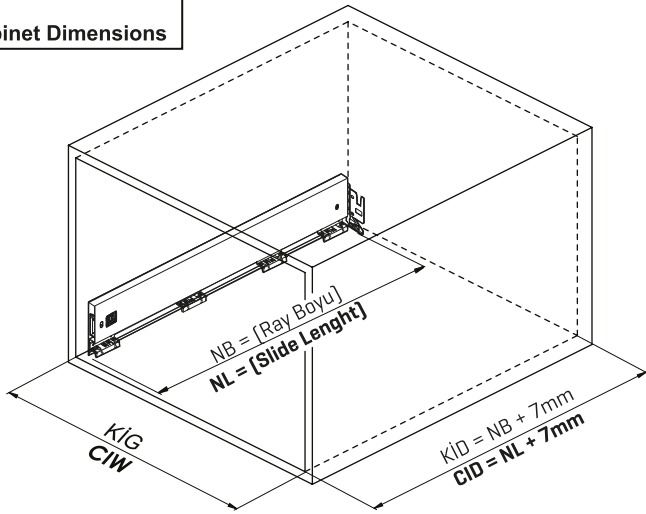

Assembly Movie

Cabinet Dimensions

Cabinet Internal Width : CIW

Cabinet Internal Depth : CID

Drawer Internal Width : DIW

Nominal Length : NL

Recommended Screw and Templates

Ø3,5 x 16mm

Smart Drilling Jig

Smart Drilling Jig with Ruler

Screw Location for the Slides *Screw the slide from marked holes.*

Drawer Dimensions

Assembly

Adjustment

Important