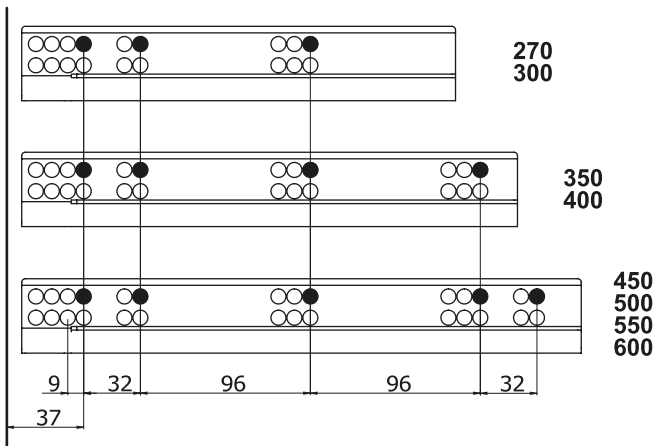

Assembly Movie

Cabinet Dimensions

Cabinet Internal Width : CIW

Cabinet Internal Depth : CID

Drawer Internal Width : DIW

Nominal Length : NL

Recommended Screw and Templates

Ø3,5 x 16mm

Smart Drilling Jig

Smart Drilling Jig with Ruler

Screw Location for the Slides *Screw the slide from marked holes.*

Drawer Dimensions

Assembly

Adjustment

Important