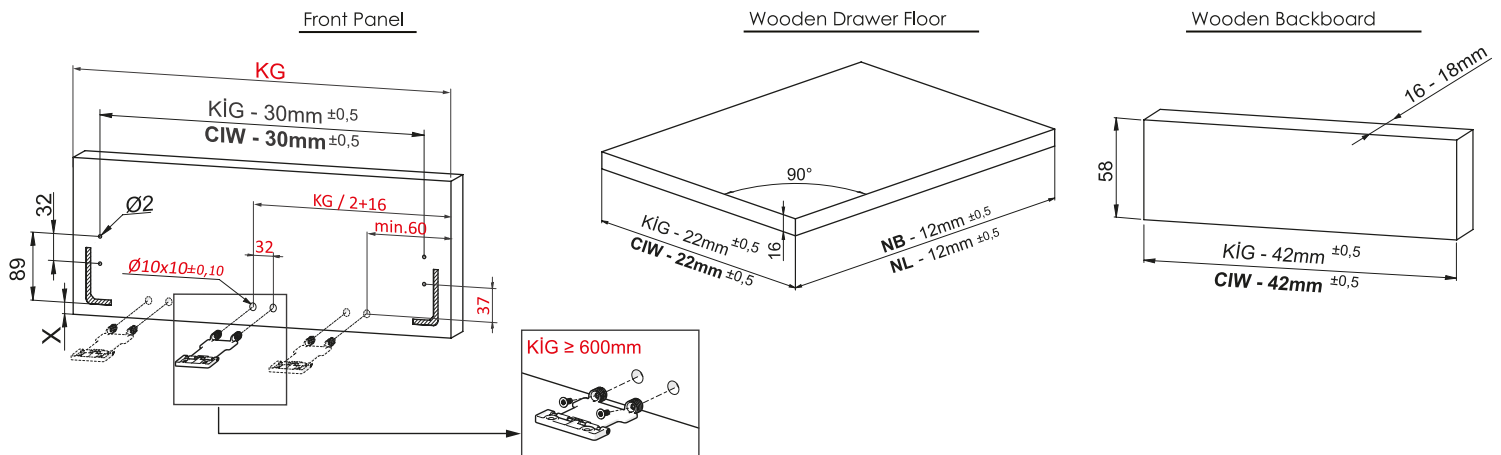

Assembly Movie

Cabinet Dimensions

Cabinet Internal Width : CIW

Cabinet Internal Depth : CID

Drawer Internal Width : DIW

Nominal Length : NL

Recommended Screw and Templates

Ø3,5 x 16mm

Smart Drilling Jig

Smart Drilling Jig with Ruler

Screw Location for the Slides *Screw the slide from marked holes.*

Drawer Dimensions

Assembly

Adjustment

Important