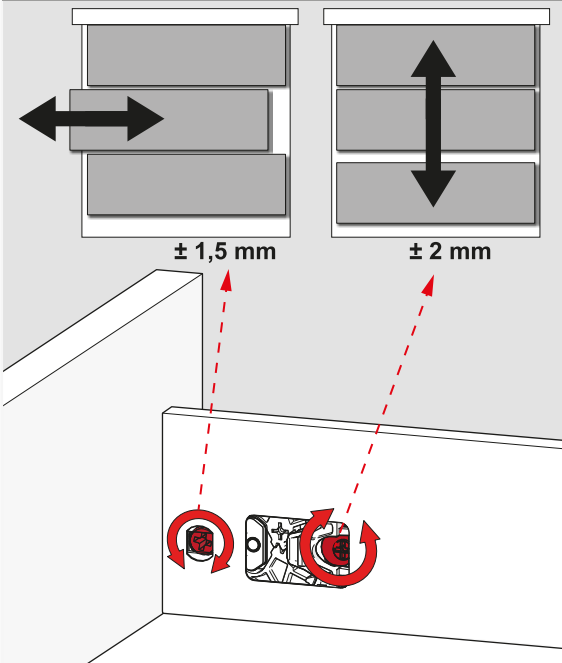

Assembly Movie

Cabinet Dimensions

Cabinet Internal Width : CIW

Cabinet Internal Depth : CID

Drawer Internal Width : DIW

Nominal Length : NL

Recommended Screw and Templates

Ø3,5 x 16mm

Smart Drilling Jig

Smart Drilling Jig with Ruler

Screw Location for the Slides *Screw the slide from marked holes.*

Drawer Dimensions

Assembly

Adjustment

Important