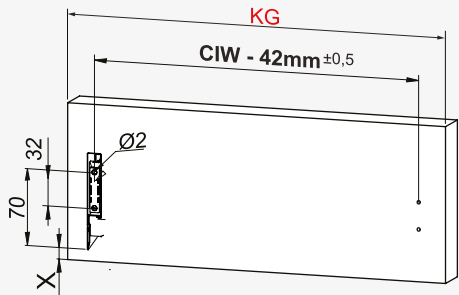

Cabinet Dimensions

Cabinet Internal Width : CIW
 Cabinet Internal Depth : CID
 Drawer Depth : DD
 Drawer Internal Width : DIW
 Nominal Length : NL

Front Panel

Wooden Drawer Floor

Wooden Backboard

Parts