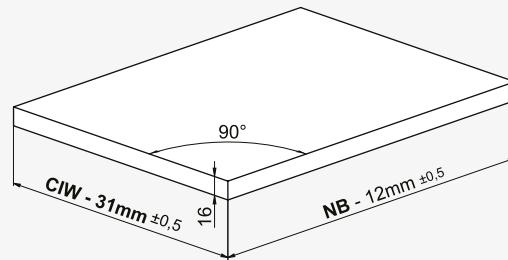

Cabinet Dimensions

Cabinet Internal Width : CIW
 Cabinet Internal Depth : CID
 Drawer Depth : DD
 Drawer Internal Width : DIW
 Nominal Length : NL

Front Panel

Wooden Drawer Floor

Wooden Backboard

Parts