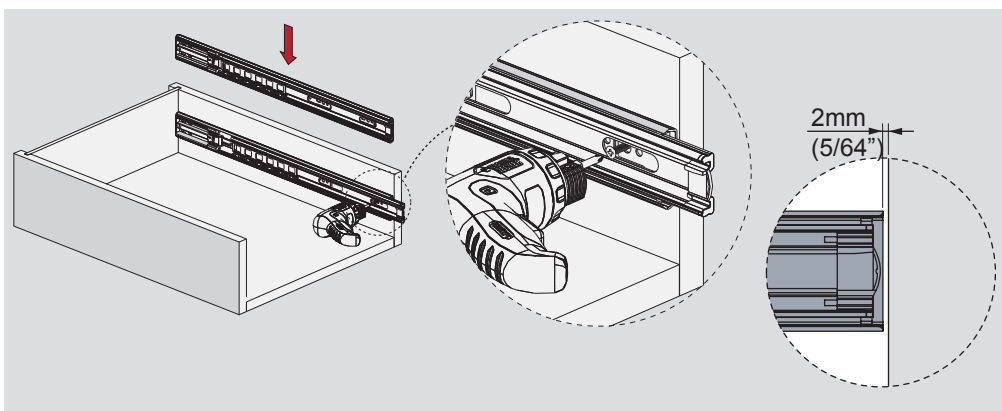

## Unique and Innovative Solution For Drawers...

ROLLBOX, Ball-Bearing Drawer Set is an innovative combination of smooth running performance of ball-bearing slide and ultra slim & elegant side panels. ROLLBOX ensures a premium and metallic appearance with its elegant design in kitchens, bathrooms and office closets.

- For Frameless and Face Frame Applications
- Smooth Running Performance
- Soft Close Function
- Full Extension Slides
- Ultra Slim Elegant Side Panels
- Premium Appearance
  - Two Different Side Heights (87 mm and 172 mm)
  - Slide Profile Heights 46 mm
  - Front Panel Adjustment (Up & Down and Right & Left)
  - Tool-less Assembly and Disassembly of Front Panel
  - No Cutting Process For Base Panel