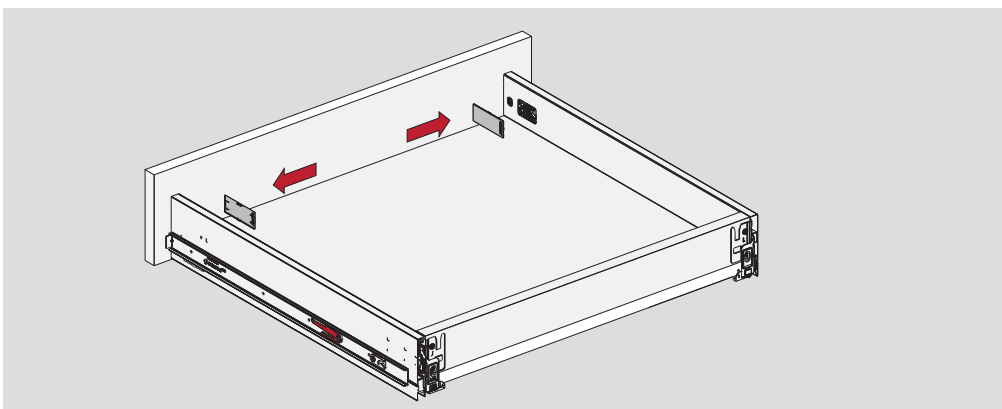

## Unique and Innovative Solution For Drawers...

ROLLBOX, Ball-Bearing Drawer Set is an innovative combination of smooth running performance of ball-bearing slide and ultra slim & elegant side panels. ROLLBOX ensures a premium and metallic appearance with its elegant design in kitchens, bathrooms and office closets.

- For Frameless and Face Frame Applications
- Smooth Running Performance
- Soft Close Function
- Full Extension Slides
- Ultra Slim Elegant Side Panels
- Premium Appearance
  - Two Different Side Heights (87 mm and 172 mm)
  - Slide Profile Heights 46 mm
  - Front Panel Adjustment (Up & Down and Right & Left)
  - Tool-less Assembly and Disassembly of Front Panel
  - No Cutting Process For Base Panel