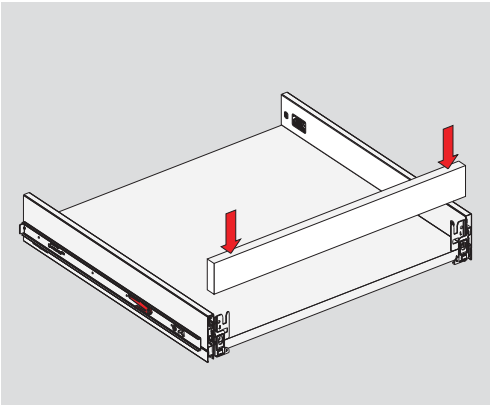

## Unique and Innovative Solution For Drawers...

ROLLBOX, Ball-Bearing Drawer Set is an innovative combination of smooth running performance of ball-bearing slide and ultra slim & elegant side panels. ROLLBOX ensures a premium and metallic appearance with its elegant design in kitchens, bathrooms and office closets.

- For Frameless and Face Frame Applications
- Smooth Running Performance
- Soft Close Function
- Full Extension Slides
- Ultra Slim Elegant Side Panels
- Premium Appearance
  - Two Different Side Heights (87 mm and 172 mm)
  - Slide Profile Heights 46 mm
  - Front Panel Adjustment (Up & Down and Right & Left)
  - Tool-less Assembly and Disassembly of Front Panel
  - No Cutting Process For Base Panel