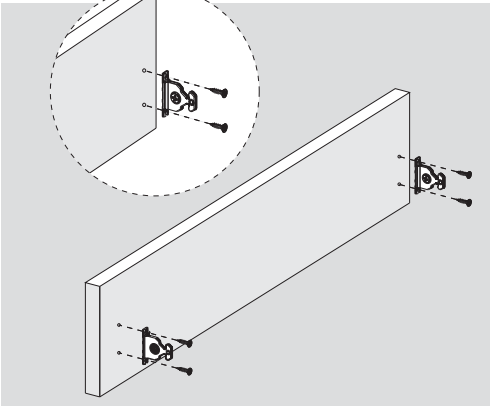

## Unique and Innovative Solution For Drawers...

ROLLBOX, Ball-Bearing Drawer Set is an innovative combination of smooth running performance of ball-bearing slide and ultra slim & elegant side panels. ROLLBOX ensures a premium and metallic appearance with its elegant design in kitchens, bathrooms and office closets.

- For Frameless and Face Frame Applications
- Smooth Running Performance
- Soft Close Function
- Full Extension Slides
- Ultra Slim Elegant Side Panels
- Premium Appearance
  - Two Different Side Heights (87 mm and 172 mm)
  - Slide Profile Heights 46 mm
  - Front Panel Adjustment (Up & Down and Right & Left)
  - Tool-less Assembly and Disassembly of Front Panel
  - No Cutting Process For Base Panel