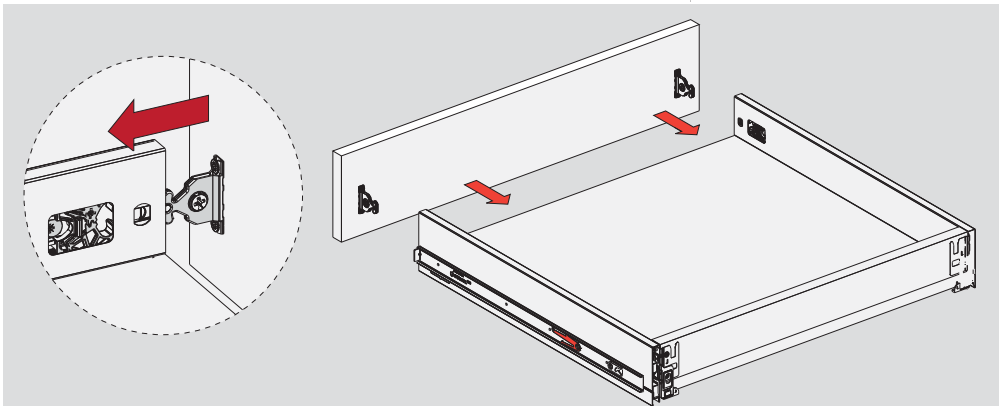

## Unique and Innovative Solution For Drawers...

ROLLBOX, Ball-Bearing Drawer Set is an innovative combination of smooth running performance of ball-bearing slide and ultra slim & elegant side panels. ROLLBOX ensures a premium and metallic appearance with its elegant design in kitchens, bathrooms and office closets.

- For Frameless and Face Frame Applications
- Smooth Running Performance
- Soft Close Function
- Full Extension Slides
- Ultra Slim Elegant Side Panels
- Premium Appearance
  - Two Different Side Heights (87 mm and 172 mm)
  - Slide Profile Heights 46 mm
  - Front Panel Adjustment (Up & Down and Right & Left)
  - Tool-less Assembly and Disassembly of Front Panel
  - No Cutting Process For Base Panel