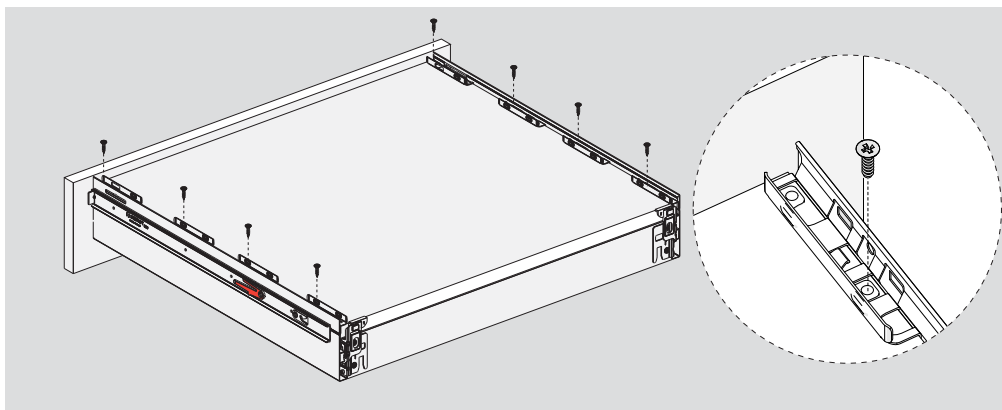

## Unique and Innovative Solution For Drawers...

ROLLBOX, Ball-Bearing Drawer Set is an innovative combination of smooth running performance of ball-bearing slide and ultra slim & elegant side panels. ROLLBOX ensures a premium and metallic appearance with its elegant design in kitchens, bathrooms and office closets.

- For Frameless and Face Frame Applications
- Smooth Running Performance
- Soft Close Function
- Full Extension Slides
- Ultra Slim Elegant Side Panels
- Premium Appearance
  - Two Different Side Heights (87 mm and 172 mm)
  - Slide Profile Heights 46 mm
  - Front Panel Adjustment (Up & Down and Right & Left)
  - Tool-less Assembly and Disassembly of Front Panel
  - No Cutting Process For Base Panel