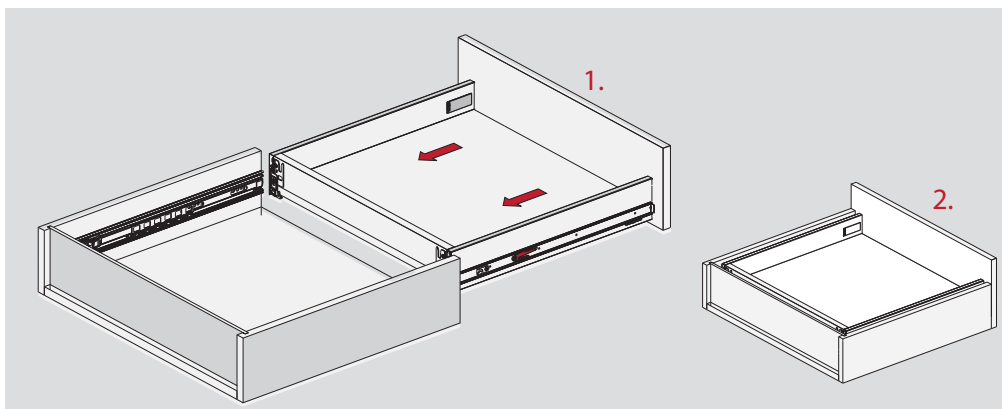

## Unique and Innovative Solution For Drawers...

ROLLBOX, Ball-Bearing Drawer Set is an innovative combination of smooth running performance of ball-bearing slide and ultra slim & elegant side panels. ROLLBOX ensures a premium and metallic appearance with its elegant design in kitchens, bathrooms and office closets.

- For Frameless and Face Frame Applications
- Smooth Running Performance
- Soft Close Function
- Full Extension Slides
- Ultra Slim Elegant Side Panels
- Premium Appearance
  - Two Different Side Heights (87 mm and 172 mm)
  - Slide Profile Heights 46 mm
  - Front Panel Adjustment (Up & Down and Right & Left)
  - Tool-less Assembly and Disassembly of Front Panel
  - No Cutting Process For Base Panel