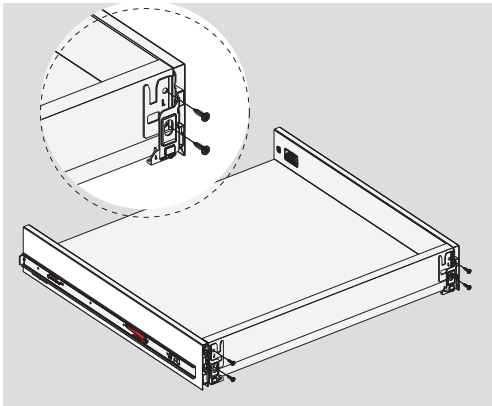

## Unique and Innovative Solution For Drawers...

ROLLBOX, Ball-Bearing Drawer Set is an innovative combination of smooth running performance of ball-bearing slide and ultra slim & elegant side panels. ROLLBOX ensures a premium and metallic appearance with its elegant design in kitchens, bathrooms and office closets.

- For Frameless and Face Frame Applications
- Smooth Running Performance
- Soft Close Function
- Full Extension Slides
- Ultra Slim Elegant Side Panels
- Premium Appearance
  - Two Different Side Heights (87 mm and 172 mm)
  - Slide Profile Heights 46 mm
  - Front Panel Adjustment (Up & Down and Right & Left)
  - Tool-less Assembly and Disassembly of Front Panel
  - No Cutting Process For Base Panel