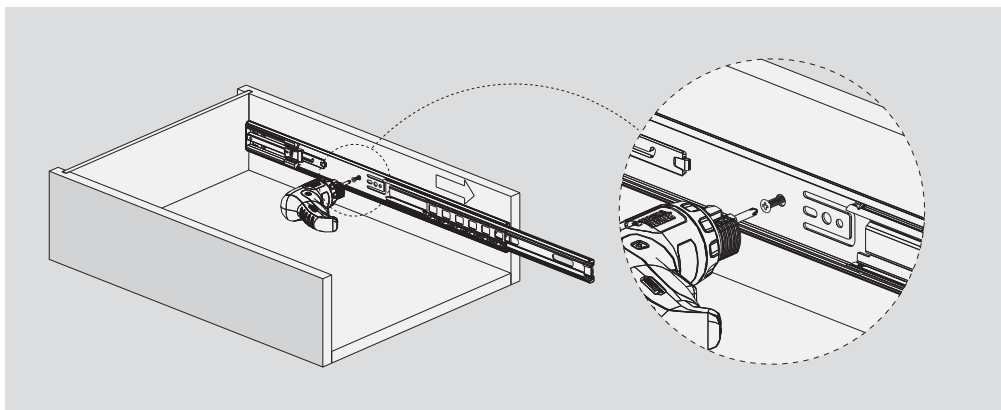

## Unique and Innovative Solution For Drawers...

ROLLBOX, Ball-Bearing Drawer Set is an innovative combination of smooth running performance of ball-bearing slide and ultra slim & elegant side panels. ROLLBOX ensures a premium and metallic appearance with its elegant design in kitchens, bathrooms and office closets.

- For Frameless and Face Frame Applications
- Smooth Running Performance
- Soft Close Function
- Full Extension Slides
- Ultra Slim Elegant Side Panels
- Premium Appearance
  - Two Different Side Heights (87 mm and 172 mm)
  - Slide Profile Heights 46 mm
  - Front Panel Adjustment (Up & Down and Right & Left)
  - Tool-less Assembly and Disassembly of Front Panel
  - No Cutting Process For Base Panel