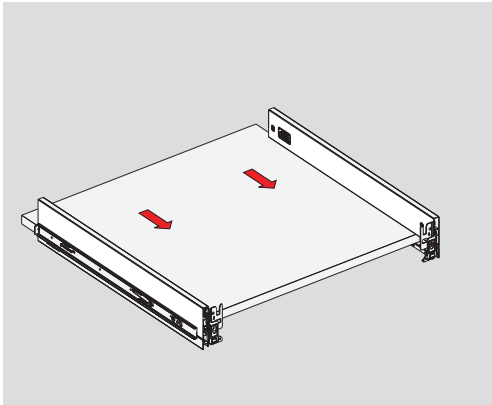

## Unique and Innovative Solution For Drawers...

ROLLBOX, Ball-Bearing Drawer Set is an innovative combination of smooth running performance of ball-bearing slide and ultra slim & elegant side panels. ROLLBOX ensures a premium and metallic appearance with its elegant design in kitchens, bathrooms and office closets.

- For Frameless and Face Frame Applications
- Smooth Running Performance
- Soft Close Function
- Full Extension Slides
- Ultra Slim Elegant Side Panels
- Premium Appearance
  - Two Different Side Heights (87 mm and 172 mm)
  - Slide Profile Heights 46 mm
  - Front Panel Adjustment (Up & Down and Right & Left)
  - Tool-less Assembly and Disassembly of Front Panel
  - No Cutting Process For Base Panel